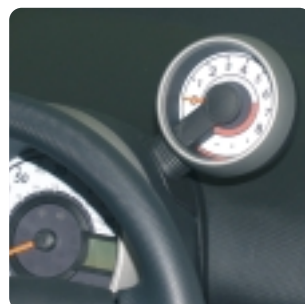

4. Aluminium gear knob

Complete a sporty interior with this high-quality aluminium gear knob.

7. Rev counter

Add to the sporty look and feel with this pod-mounted rev counter.